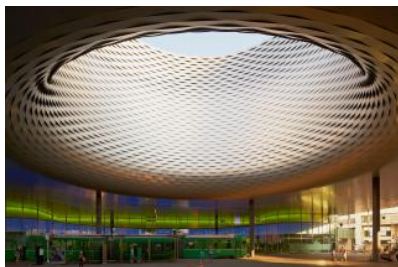

Messe Basel New Hall, by Herzog & de Meuron