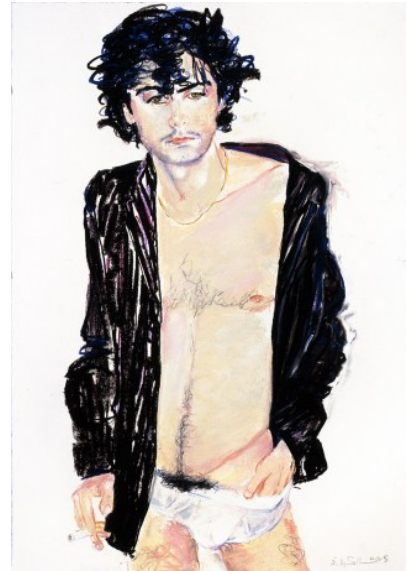

Desires of the Flesh

Slideshow: Viewer Discretion Advised

Still from *Rear Window* (1954)

By  Ivy Shapiro

art advisor

Published 7 June 2018 in [Galleries](#)

Édouard Manet, *Olympia* (1863)

Still from *Rear Window* (1954)

Edgar Degas, *Nude Woman Standing, Drying Herself* (1891-92)

Cecily Brown, *Untitled* (2000-01)

Robert Colescott, *Peeping Tom* (1973)

David Salle, *Reliance* (1985)

Alfred Stieglitz, *Georgie O'Keeffe* (1918)

Jason Sands, *Monique in White Rope* (2016)

Man Ray, *Le Violon d'Ingres* (1924)

Edgard de Souza, *Grande Escorrido (gota 25)* (2005)

Sarah Lucas, *Au Naturel* (1994)

Thomas Ruff, *nudes yv16* (2000)

Billy Sullivan, *Christian Suit #3* (2004)

Robert Mapplethorpe, *Marcus Leatherdale* (1978)

Cildo Meireles, *Untitled* (1986)

Tom of Finland stamp (2014)

Zoe Leonard, *Frontal View Geoffrey Beene Fashion*

Still from *The Beguiled* (2017)

Caravaggio, *Boy with a Basket of Fruit* (1593)