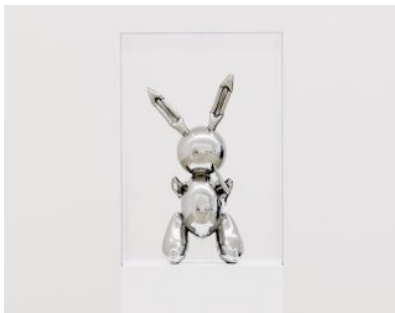

In Pictures: Selections from “Appearance Stripped Bare: Desire and the Object in the Work of Marcel Duchamp and Jeff Koons, Even”

Jeff Koons, *Play-Doh* (1994-2014)

Published 11 September 2019 in [Slideshows](#)

Jeff Koons, *Play-Doh* (1994-2014)

Jeff Koons, *Rabbit* (1986)

Jeff Koons, *Balloon Dog (Magenta)* (1994-2000)

Jeff Koons, *Lobster* (2003)

Installation view outside the Museo Jumex in Mexico City

Marcel Duchamp, *Le Porte-bouteilles* (1914)