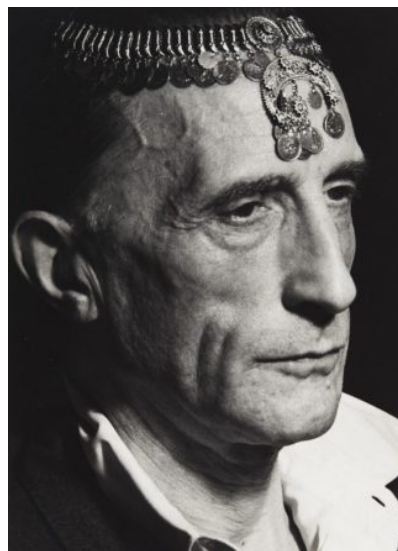

In Pictures: Selections from “Appearance Stripped Bare: Desire and the Object in the Work of Marcel Duchamp and Jeff Koons, Even”

Jeff Koons, *Play-Doh* (1994-2014)

Published 11 September 2019 in [Slideshows](#)

Jeff Koons, *Play-Doh* (1994-2014)

Jeff Koons, *Rabbit* (1986)

Jeff Koons, *Balloon Dog (Magenta)* (1994-2000)

Jeff Koons, *Lobster* (2003)

Installation view outside the Museo Jumex in Mexico City

Marcel Duchamp, *Le Porte-bouteilles* (1914)

Marcel Duchamp (in collaboration with Man Ray), *Belle Haleine, Eau de Voilette* (1921)

Marcel Duchamp, *Roue de Bicyclette* (1913)

Man Ray, *Marcel Duchamp with Turkish Coin Necklace on Forehead, Hollywood, (1949)*